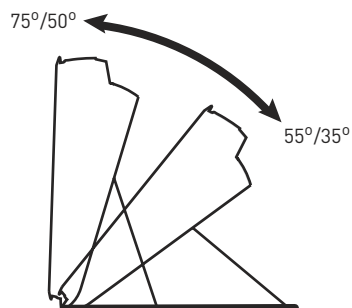

→ Inclination mechanism for screen modules

FREE+ ←

→ TM-SM5, TM-SM7

Ordering codes: TM-SM5, TM-SM7

→ Inclination mechanism

TM-SM5 - For inclination 35-50° in increments of 5°:

: Dimensions:

356 x 267 x 14 mm,
weight 370 g

: Packing dimensions:

408 x 325 x 43 mm,
weight 570 g

TM-SM7 - For inclination 55-75° in increments of 5°:

: Dimensions:

356 x 267 x 14 mm,
weight 410 g

: Packing dimensions:

408 x 325 x 43 mm,
weight 610 g